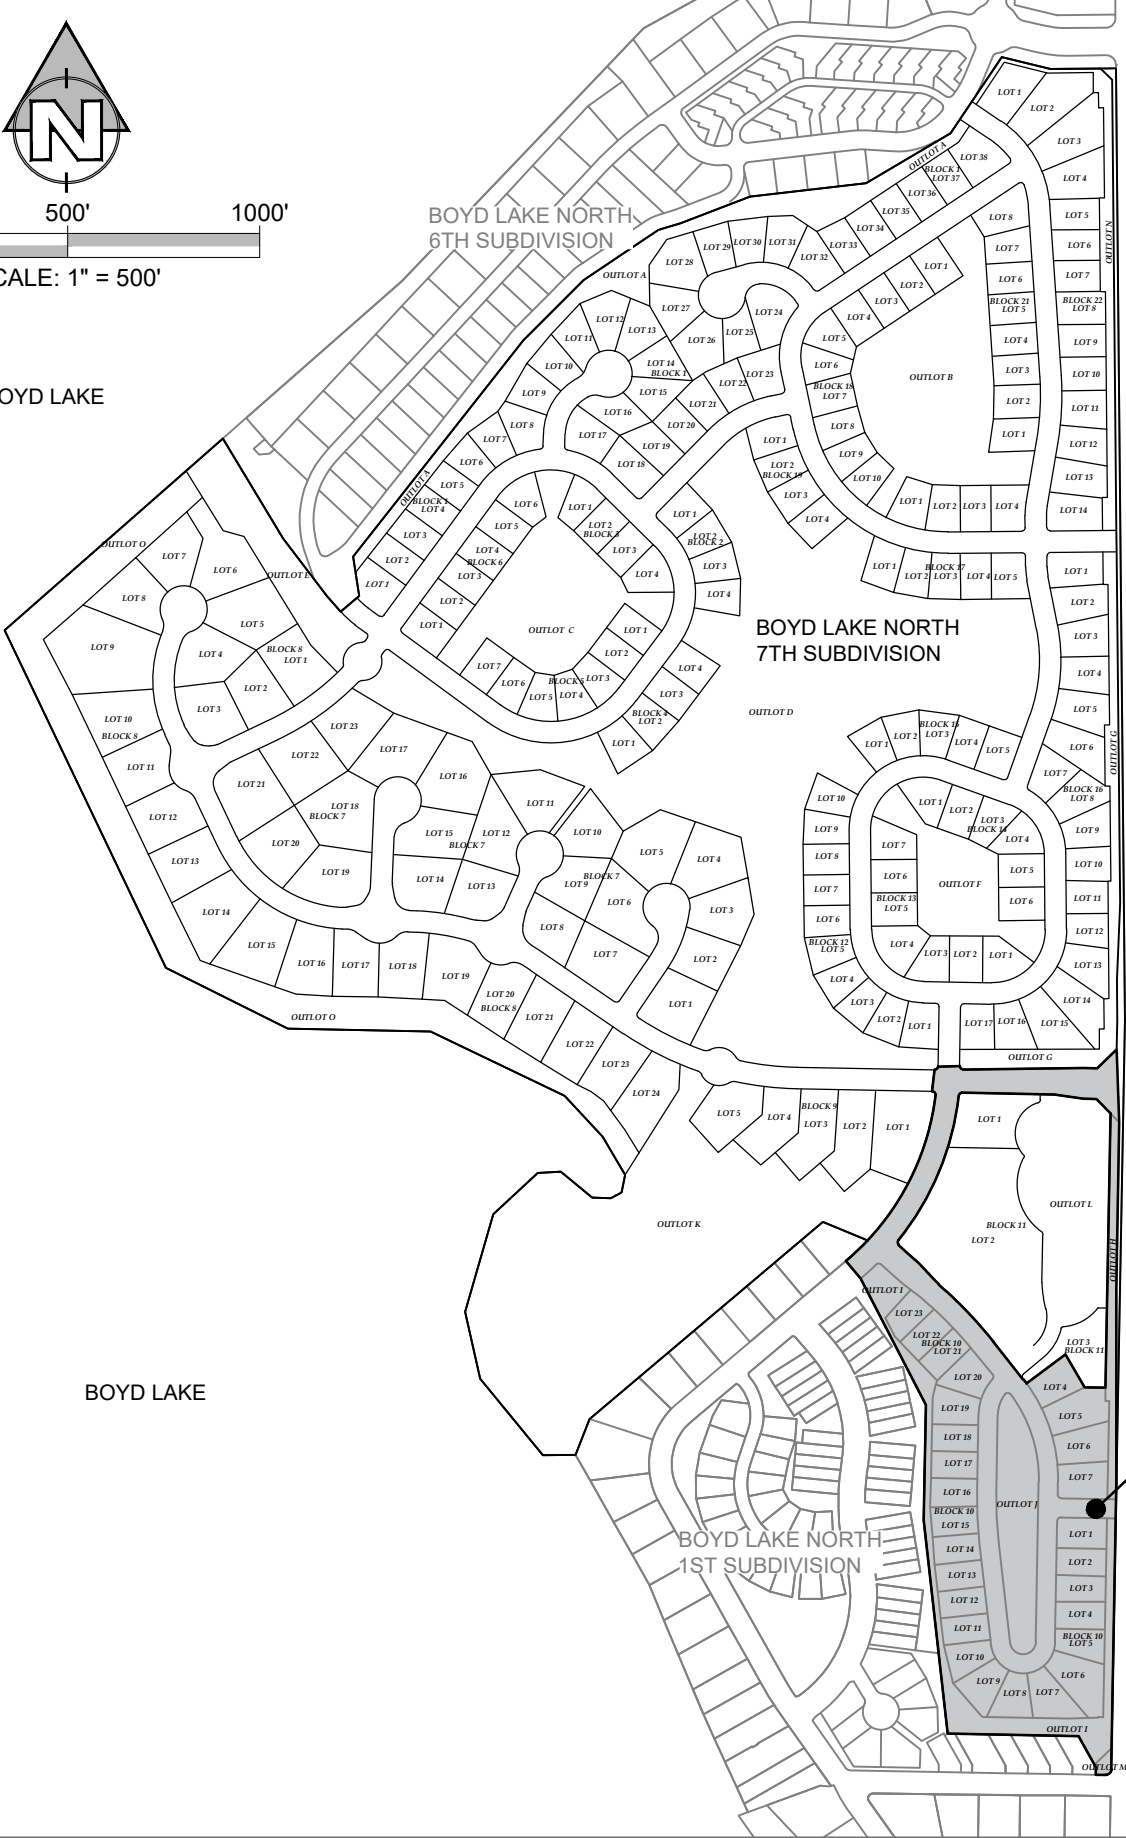

SCALE: 1" = 500'

BOYD LAKE

BOYD LAKE AVENUE

BOYD LAKE

METRO DISTRICT  
(SHADED)

# LAKEVIEW METROPOLITAN DISTRICT METRO DISTRICT MAP

LOVELAND, COLORADO

December 11, 2023